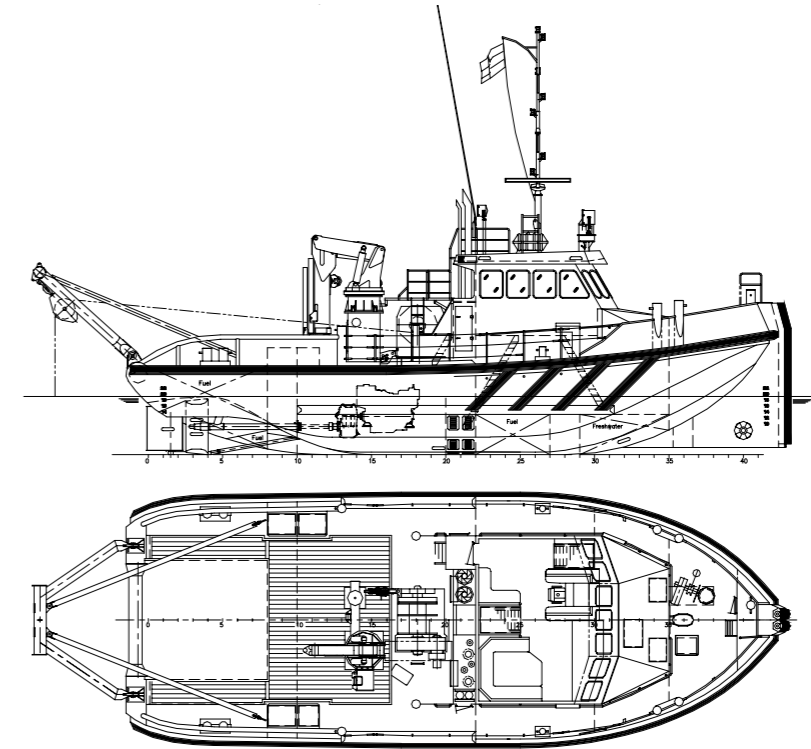

### Afon Lligwy

Twin Screw Shallow Draft Multipurpose Tug / Workboat

### Afon Lligwy

Twin Screw Shallow Draft Multipurpose Tug / Workboat

<b>Built</b>	2002 - Damen Shipyards, Holland	
<b>Classification</b>	Bureau Veritas I Hull & Machinery, Tug Coastal area. UK MCA Workboat code of practice category 2, up to 60 miles from safe haven	
<b>Dimensions</b>	Length	22.35m
	Beam	8.64m
	Draft	2.0m
<b>Main Engines</b>	2 x Caterpillar 3412ETA, total 1460bhp, driving fixed pitch propellers in fixed nozzles with keel cooling	
<b>Bollard pull</b>	19.1 tonnes	
<b>Free running speed</b>	10.5 knots	
<b>Tank Capacities</b>	Fuel	46m <sup>3</sup>
	Fresh Water	13.9m <sup>3</sup>
<b>Navigation Aids</b>	Magnetic compass, gyro compass, autopilot, 2 x radars, echosounder, DGPS, electronic chart display, 3 x VHF radios, MH/HF SSB radio, Navtex, GMDSS area A2, telephone, searchlights, GSM phone, iridium satellite phone, with email	
<b>Equipment</b>	High lift high angle rudders, 100bhp bowthruster, Effer 65t/m hydraulic crane 5 tonnes at 11.5m, 30 tonne anchor handling and towing winch, stern roller, push bow, towing hook, 60kva generator set, 2 x 30kva generator sets, fuel and fresh water transfer pumps, compressors, survey transducer moonpool 600mm x 400mm, demountable 25 tonne 'A' frame and bed levelling plough	
<b>Accommodation</b>	Heated and air conditioned for up to 5 persons in 4 cabins	