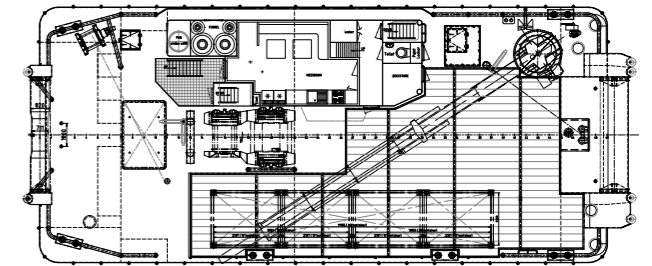

### Bardsey Island

Twin Screw Shallow Draft Multipurpose Workboat

<b>Built</b>	2011 - Neptune Shipyards BV, Holland	
<b>Classification</b>	Bureau Veritas I + Hull, machinery special service, multi purpose vessel, unrestricted navigation. UK MCA Workboat code of practice category 1, up to 150 miles from safe haven.	
<b>Dimensions</b>	Length	26.48m
	Beam	11.00m
	Draft	2.5m
<b>Main Engines</b>	2 x Cummins KTA38-M2, total 2600bhp, driving fixed pitch propellers in forward nozzles through twin disc MG5321 reverse reduction gearboxes, with keel cooling	
<b>Bollard pull</b>	29 tonnes	
<b>Free running speed</b>	10 knots	
<b>Tank Capacities</b>	Fuel	106m <sup>3</sup>
	Fresh Water	49m <sup>3</sup>
<b>Navigation Aids</b>	GPS and magnetic compasses, autopilot, 2 x daylight viewing radars, speed log, echosounder, Inmarsat C9, 2 x DSC VHF radios, MF/HF radio, electronic chart display, watchkeeping alarm, AIS, DGPS, Navtex, talkback units, searchlights, GSM phone, iridium satellite phone with email	
<b>Equipment</b>	230t/m Heila HLRM200-4SL, 9000kg at 16.3m reach to 22,500kg at 7.75m reach, 80 and 50 tonne deck winches, 15 tonne tigger winch, wheelhouse winch controls, towing hook, push bow, bow roller, hardwood covered working deck, fuel and freshwater supply pumps and hoses, anchor handling gear includes hydraulic fork arrangement forward, plus hydraulic pins fore and aft, auxiliary engines 2 x Cummins 6CTA8.3DP(m) 150kw generator sets, Cummins 4BT(m) 40kw harbour generator set, 265bhp bowthruster, container fastening points	
<b>Accommodation</b>	heated and air conditioned for up to 6 persons	