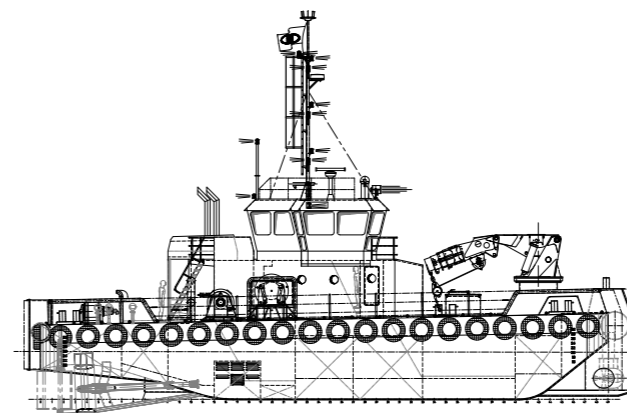

### Bardsey Island

Twin Screw Shallow Draft Multipurpose Workboat

### Bardsey Island

Twin Screw Shallow Draft Multipurpose Workboat

<b>Built</b>	2011 - Neptune Shipyards BV, Holland	
<b>Classification</b>	Bureau Veritas I + Hull, machinery special service, multi purpose vessel, unrestricted navigation. UK MCA Workboat code of practice category 1, up to 150 miles from safe haven.	
<b>Dimensions</b>	Length	26.48m
	Beam	11.00m
	Draft	2.5m
<b>Main Engines</b>	2 x Cummins KTA38-M2, total 2600bhp, driving fixed pitch propellers in forward nozzles through twin disc MG5321 reverse reduction gearboxes, with keel cooling	
<b>Bollard pull</b>	29 tonnes	
<b>Free running speed</b>	10 knots	
<b>Tank Capacities</b>	Fuel	106m <sup>3</sup>
	Fresh Water	49m <sup>3</sup>
<b>Navigation Aids</b>	GPS and magnetic compasses, autopilot, 2 x daylight viewing radars, speed log, echosounder, Inmarsat C9, 2 x DSC VHF radios, MF/HF radio, electronic chart display, watchkeeping alarm, AIS, DGPS, Navtex, talkback units, searchlights, GSM phone, iridium satellite phone with email	
<b>Equipment</b>	230t/m Heila HLRM200-4SL, 9000kg at 16.3m reach to 22,500kg at 7.75m reach, 80 and 50 tonne deck winches, 15 tonne tigger winch, wheelhouse winch controls, towing hook, push bow, bow roller, hardwood covered working deck, fuel and freshwater supply pumps and hoses, anchor handling gear includes hydraulic fork arrangement forward, plus hydraulic pins fore and aft, auxiliary engines 2 x Cummins 6CTA8.3DP(m) 150kw generator sets, Cummins 4BT(m) 40kw harbour generator set, 265bhp bowthruster, container fastening points	
<b>Accommodation</b>	heated and air conditioned for up to 6 persons	